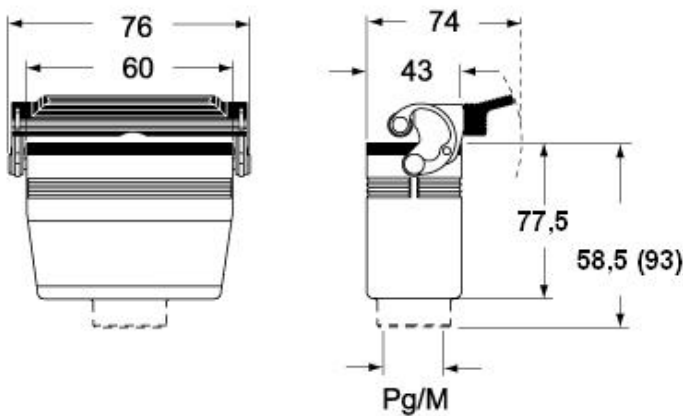

Part number

CHO 06 L13

Brief description:

hoods for single lever, size "44.27", side entry, Pg13.5, metal version, IP66

Product description

Version	metal version
Series	hoods for single lever
Product type	with 2 pegs
Variant	side entry
Family	CLASS enclosures
Size	size "44.27"

Technical data

Material	metal
IP degree of protection	IP66 (and IP69K DIN 40050 - 9)
Cable entry	Pg13.5

Further technical details

Weight	105,00 g
--------	----------

Approvals / Standards

Quality mark	 (type:4/4X/12),  , EAC
Conformity	CQC, CE

General ordering information

EAN13 code	8015747019606
Tariff number	85369095

Packaging Information

Packaging length	150,00 mm
Packaging height	125,00 mm
Packaging width	225,00 mm
Packaging weight	2,40 kg
Packaging volume	4,22 dm ³
Packaging description	Carton box
Packaging quantity	20 Pcs
Packaging EAN code	8015747019613
Sub-packaging weight	0,60 kg
Sub-packaging description	Plastic packaging
Sub-packaging quantity	5 Pcs
Sub-packaging EAN barcode	8015747019620

Part number

CHO 06 L13

Catalogue drawings

CHO LX CHV LX - MHO LX MHV LX

CHV LG (CAV LG), MHV LG (MAV LG) [MFV LG]

CHO L (CAO L) - MHO (MAO/MFO/MFV L) MHV L [MAV L]