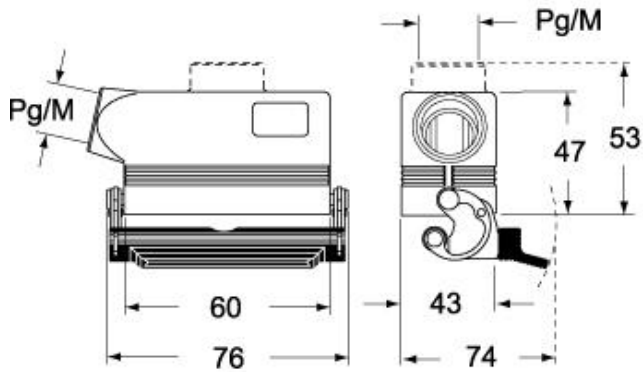

Part number

CHO 06 L13

Catalogue drawings

CHO LX CHV LX - MHO LX MHV LX